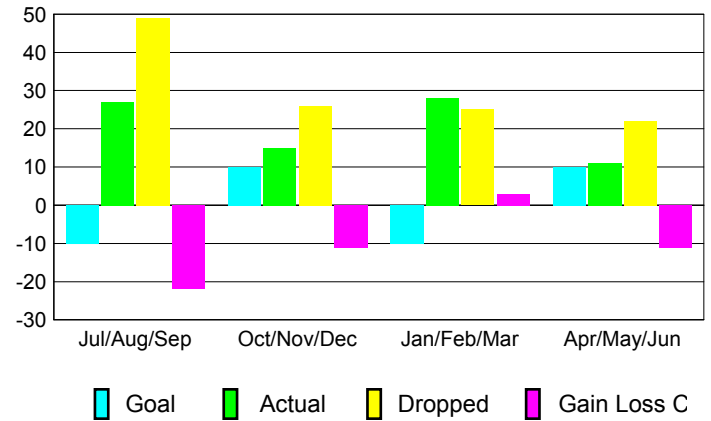

GMT: **JØRN ANDERSEN**

Location: **NORWAY**

GMT CA: **4**

CLUBS

Month	New Club Goal	Actual New Clubs	Actual Dropped Clubs	Gain/Loss of Clubs
2012-2013				
Jul/Aug/Sep	0	0	0	0
Oct/Nov/Dec	1	0	0	0
Jan/Feb/Mar	0	0	0	0
Apr/May/June	1	0	0	0
Totals	2	0	0	0

Club Results 2012-2013

Goal, New, Dropped, Gain/Loss

MEMBERSHIP

Month	Net Memb Goal	Actual New Memb	Actual Dropped Memb	Gain/Loss of Memb
2012-2013				
Jul/Aug/Sep	-10	27	49	-22
Oct/Nov/Dec	10	15	26	-11
Jan/Feb/Mar	-10	28	25	3
Apr/May/June	10	11	22	-11
Totals	0	81	122	-41

Membership Results 2012-2013

Goal, New, Dropped, Gain/Loss

YTD Status Quo Clubs 2012-2013

Status Quo Clubs Compared to Status Quo Members

Gender Comparison 2012-2013

Club Gain/Loss 2012-2013

Membership Gain/Loss 2012-2013